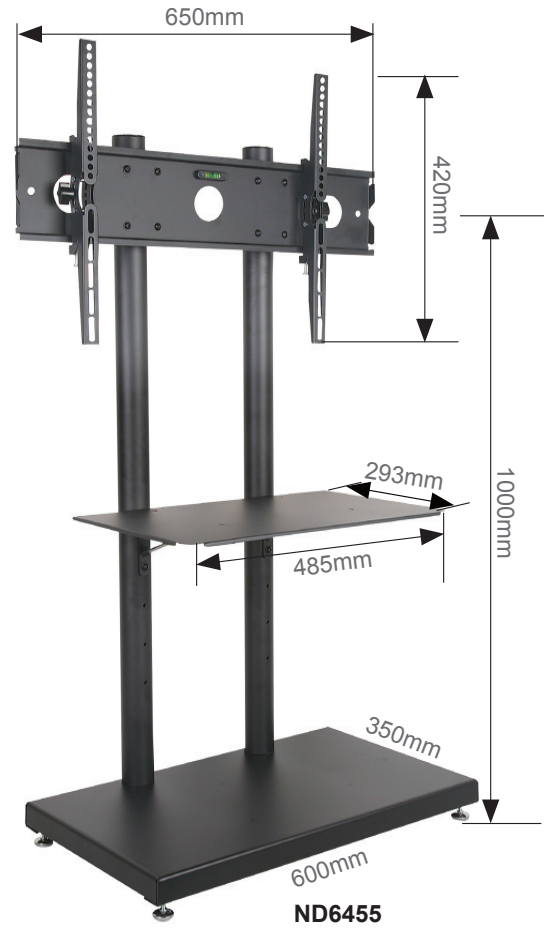

### FEATURES:

- Fits TV's from 32" to 65" with weight capacity 60kg(132 lbs).
- Fits TV's with a VESA pattern between 100x100mm to 600x400mm.
- Available in different heights for various application.
- TV mount can be tilted 15 degree up and 15 degree down.
- Integrated wire management system to conceal the wires.
- The height of TV can be adjusted freely along the pipes.

**ND6415**

**ND6455**

MODEL NO.	HEIGHT	TV SIZE	CAPACITY	VESA	WITH SHELF	WIRE MANAGEMENT	HEIGHT ADJUSTMENT
ND6400	563 mm	32" - 65"	60 kg (132 lbs)	600 x 400	NO	YES	YES
ND6415	763 mm	32" - 65"	60 kg (132 lbs)	600 x 400	NO	YES	YES
ND6455	1000 mm	32" - 65"	60 kg (132 lbs)	600 x 400	YES	YES	YES
ND6475	1300 mm	32" - 65"	60 kg (132 lbs)	600 x 400	YES	YES	YES
ND6495	1500 mm	32" - 65"	60 kg (132 lbs)	600 x 400	YES	YES	YES

MODEL NO.	CARTON SIZE(W x H x D)	CARTON WEIGHT	20FT QTY
ND6400	68.5 x 37.0 x 11.5 cm	13.0 kg	960 pcs
ND6415	76.2 x 37.5 x 11.5 cm	14.0 kg	850 pcs
ND6455	99.5 x 37.5 x 12.5 cm	17.0 kg	600 pcs
ND6475	129.5 x 37.5 x 12.0 cm	18.5 kg	480 pcs
ND6495	68.5 x 42.5 x 11.5 cm	14.0 kg	620 pcs
	150.0 x 11.5 x 6.5 cm	6.0 kg	