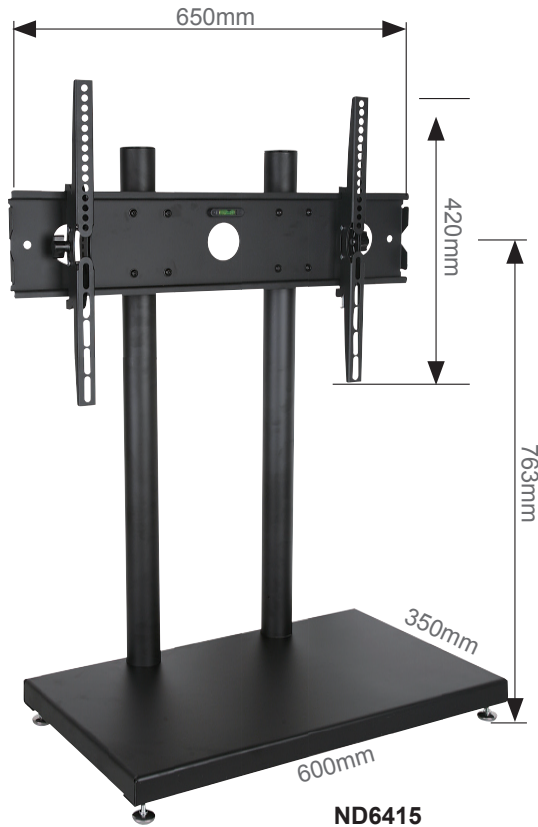

### FEATURES:

- Fits TV's from 32" to 65" with weight capacity 60kg(132 lbs).
- Fits TV's with a VESA pattern between 100x100mm to 600x400mm.
- Available in different heights for various application.
- TV mount can be tilted 15 degree up and 15 degree down.
- Integrated wire management system to conceal the wires.
- The height of TV can be adjusted freely along the pipes.

**ND6415**

**ND6455**

MODEL NO.	HEIGHT	TV SIZE	CAPACITY	VESA	WITH SHELF	WIRE MANAGEMENT	HEIGHT ADJUSTMENT
ND6400	563 mm	32" - 65"	60 kg (132 lbs)	600 x 400	NO	YES	YES
ND6415	763 mm	32" - 65"	60 kg (132 lbs)	600 x 400	NO	YES	YES
ND6455	1000 mm	32" - 65"	60 kg (132 lbs)	600 x 400	YES	YES	YES
ND6475	1300 mm	32" - 65"	60 kg (132 lbs)	600 x 400	YES	YES	YES
ND6495	1500 mm	32" - 65"	60 kg (132 lbs)	600 x 400	YES	YES	YES

MODEL NO.	CARTON SIZE(W x H x D)	CARTON WEIGHT	20FT QTY
ND6400	68.5 x 37.0 x 11.5 cm	13.0 kg	960 pcs
ND6415	76.2 x 37.5 x 11.5 cm	14.0 kg	850 pcs
ND6455	99.5 x 37.5 x 12.5 cm	17.0 kg	600 pcs
ND6475	129.5 x 37.5 x 12.0 cm	18.5 kg	480 pcs
ND6495	68.5 x 42.5 x 11.5 cm	14.0 kg	620 pcs
	150.0 x 11.5 x 6.5 cm	6.0 kg	